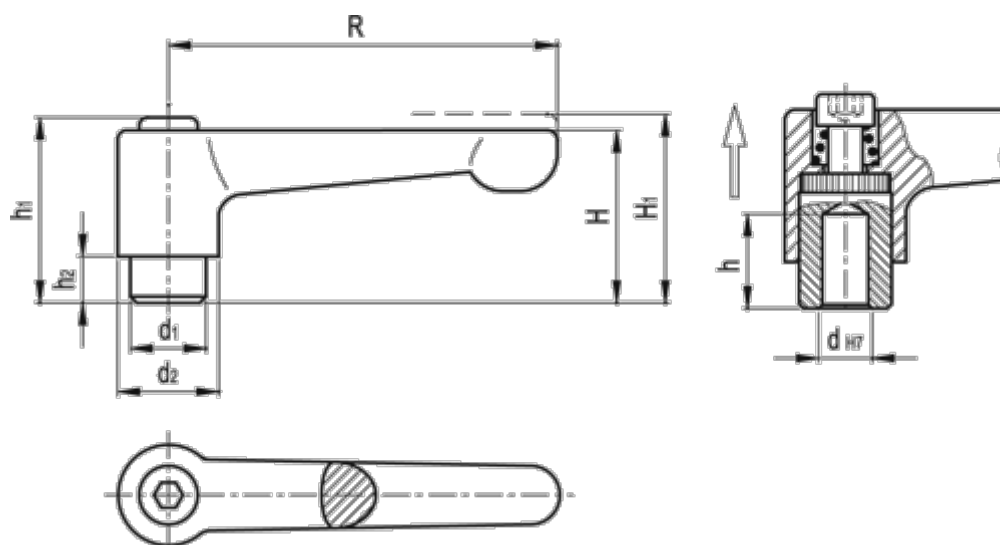

Article number: 20082391

Description: E+G Adjustable handle  
GN 302-78-B10-OS, orange

## Measures

$d_1 = 16.0$

$d_2 = 21.0$

$d_{H7} = 10.0$

$h = 14$

$H = 34.0$

$h_1 = 36.0$

$H_1 = 38.0$

$h_2 = 8.0$

$R = 78$

Weight (g) = 116